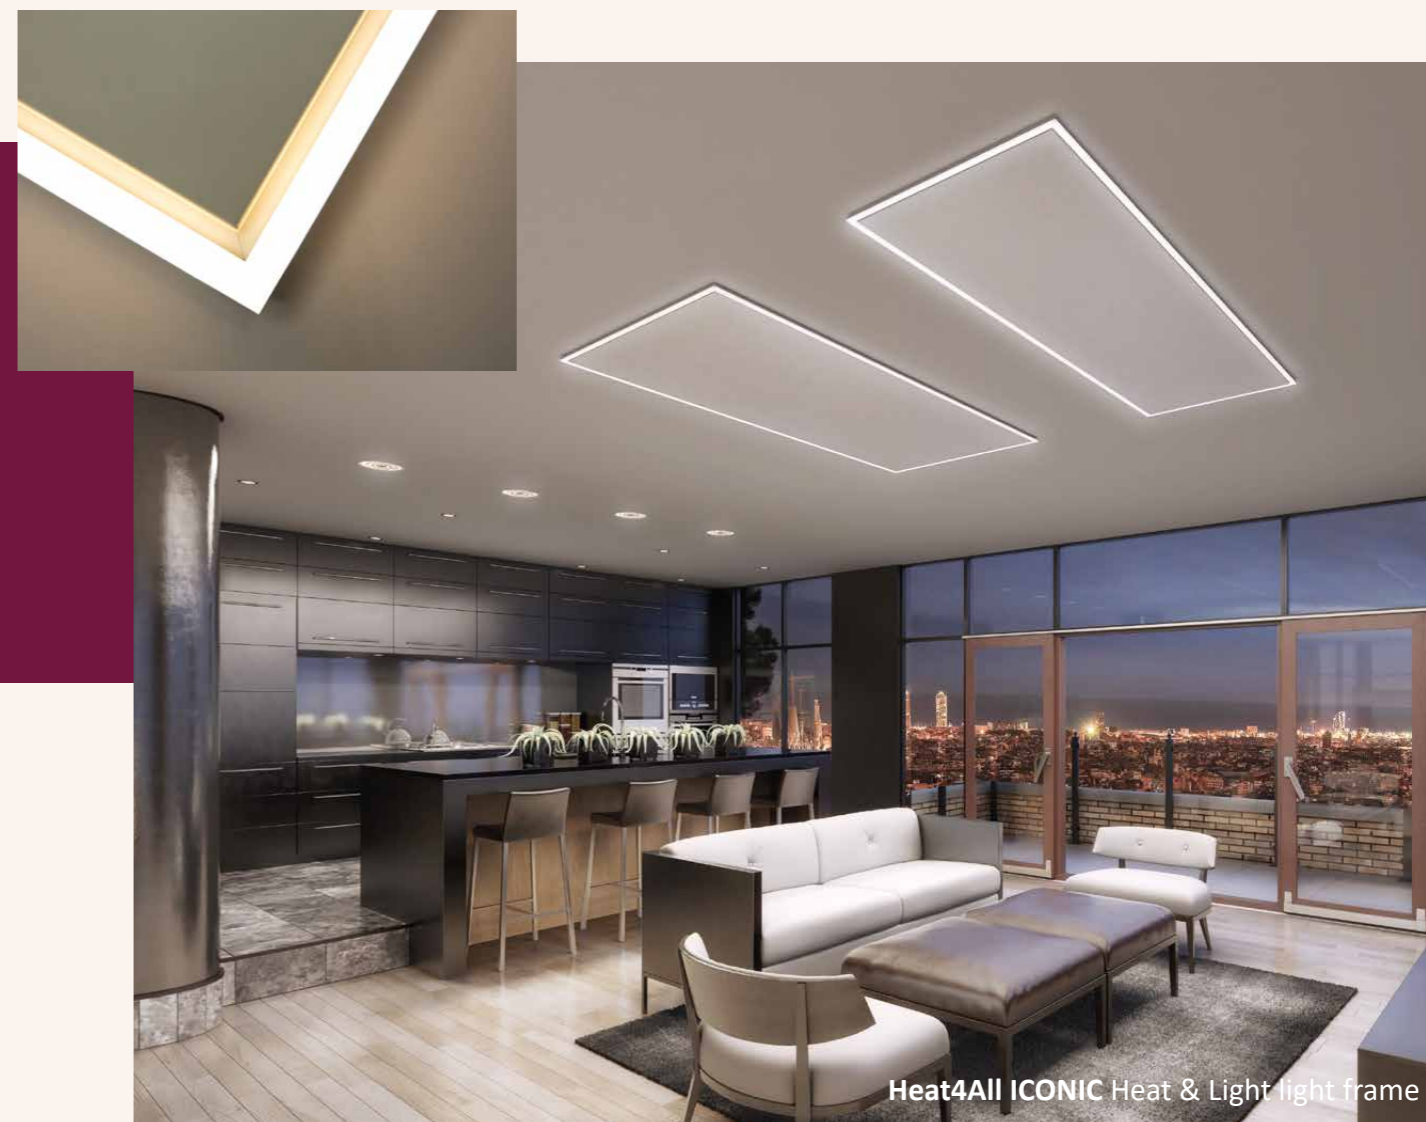

HEAT4ALL ICONIC HEAT & LIGHT LIGHT FRAME

Heat4All ICONIC Heat & Light light frame

Heat4All ICONIC Heat & Light light frame

The Heat4All ICONIC Heat & Light light frame combines the benefits of our Heat4All ICONIC Infrared Heaters with modern LED technology. Dimmable and featuring a high Lumen output, our Heat & Light light frames bring additional moody lighting to your cosily heated rooms. The light function can, of course, be used separately from the heating function. The heating panel and light frame will be mounted by a professional electrician.

SPECIFICATIONS LIGHT FRAME

Material profile:	Aluminium, anodized
Material cover:	Synthetics
Illuminant:	LED
Voltage LED:	24 Volt, DC
Voltage transformer:	230 Volt, 50/60 Hz
Light temperature:	3.000 Kelvin (optionally 6.500 Kelvin)
Colours:	Profile: aluminium, anodized; cover: opal white